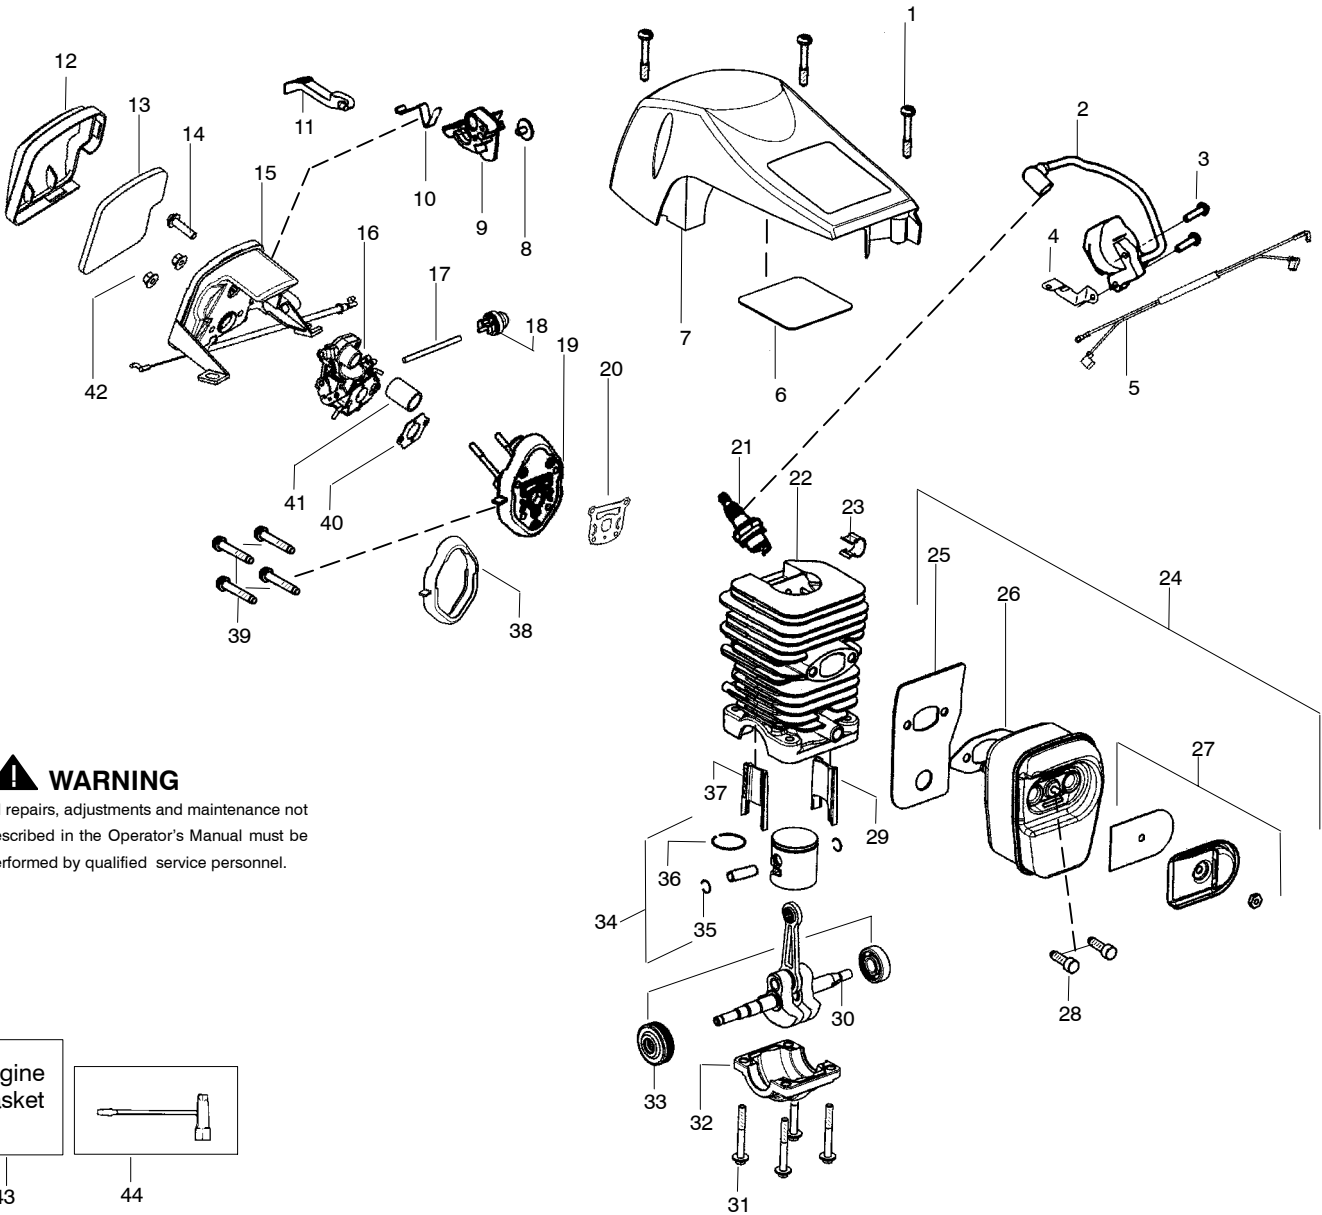

WARNING
All repairs, adjustments and maintenance not described in the Operator's Manual must be performed by qualified service personnel.

Ref.	Part No.	Description	Ref.	Part No.	Description	Ref.	Part No.	Description
1.	530016153	Screw	19.	530071889	Kit-Carb. Adaptor (Incl. # 20,38,41)	36.	530038729	Ring-Piston
2.	530039232	Module-Ignition	20.	530071894	Gasket-cyl. (kit)	37.	545015401	Insert-Right (gray)Cyl.
3.	530016432	Screw	21.	952030150	Accy-Spark Plug (RCJ-7Y)	38.	530071894	Seal-Adaptor (kit)
4.	530058661	Strap-Ground	22.	530071885	Kit-Cylinder (Incl. 29,37)	39.	530016426	Screw
5.	530057943	Assy-Wire Harness	23.	530058660	Clip-High Tension Lead	40.	530071894	Gasket-Carb. (kit)
6.	530059006	Reflector-Tape	24.	545081801	Kit-Muffler (Incl. 25,26,27,28)	41.	530057926	Tube-Intake
7.	545045801	Shield-Cylinder(Incl.1,6)	25.	530057942	Backplate-Muffler	42.	530016101	Nut-Carb.
8.	530016080	Screw	26.	530071894	Gasket-Muffler (kit)	43.	530071894	Kit-Gasket (Incl. 20,26,38,40)
9.	530057891	Lever-Ignition Switch	27.	545081701	Kit-Spark Arrestor	44.	530031135	Scrench
10.	530057908	Spring-Ignition Switch	28.	530016338	Bolt-Muffler			Not Shown
11.	530059399	Knob-Choke	29.	545015301	Insert-Left (black) Cyl.			
12.	530059001	Cover-Air Filter	30.	530012537	Assy-Crankshaft/Rod Bolt			Manual-Operator
13.	530057869	Filter-Air	31.	530016417	Bolt		545137555	Euro 1
14.	530016425	Screw	32.	530057941	Cap-Crankcase		545137556	Euro 2
15.	545046901	Housing-Air Filter w/cable	33.	530056363	Assy-Bearing/Seal		545137557	Euro 3
16.	---	Carburetor Zama W26 (Incl. 18)	34.	530071882	Kit-Piston (Incl. 35,36)		545083601	Decal-Warning
17.	530069247	Kit-Fuel Line (Small)	35.	530015697	Retainer-Piston Pin			
18.	530047721	Bulb-Purge "snap-in"						

✓ = NEW PART NUMBER FOR THIS IPL   * = REFER TO THE SERVICE REFERENCE INDICATED FOR MORE INFORMATION. (LOCATED AT END OF IPL)